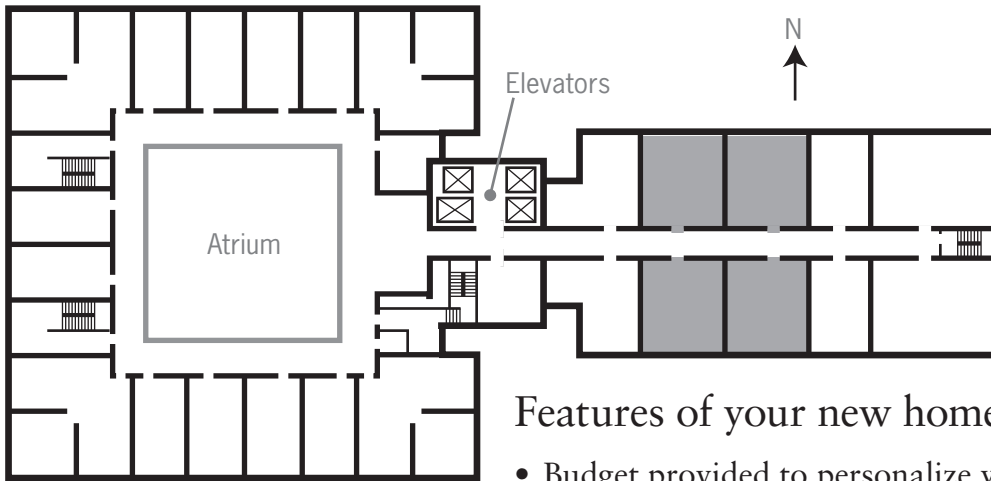

approx. 583 sq ft

Tower One Bedroom

Features of your new home:

- Budget provided to personalize your apartment for paint, carpet, and window coverings
- Kitchenette with under counter compact refrigerator with (or without) ice maker, microwave, and sink
- Energy-efficient radiant heat
- Individually controlled thermostat
- Spectacular city or Bay views (on higher floors) from windows that open out
- Bathroom with built-in vanity, medicine cabinet, safety grab bars and either tub/shower combination or walk in shower
- Pre-wired for cable TV with in-house TV channel*
- Pre-wired for phone with in-house phone service*
- Resident call system
- Access to convenient laundry rooms
- Underground parking available**
- Custom upgrades available**
- Small pets welcome

*Cable and phone service not included. **Additional fee.

The Sequoias

SAN FRANCISCO

1400 Geary Boulevard, San Francisco, California 94109
(415) 922-9700 www.thesequoiasf.org

Tower One Bedroom

approx. 583 sq ft

This is a sampling of floorplans available. Floorplans are drawn to an approximate scale of 1"=4' and are for representative purposes only. Actual floorplans may vary.