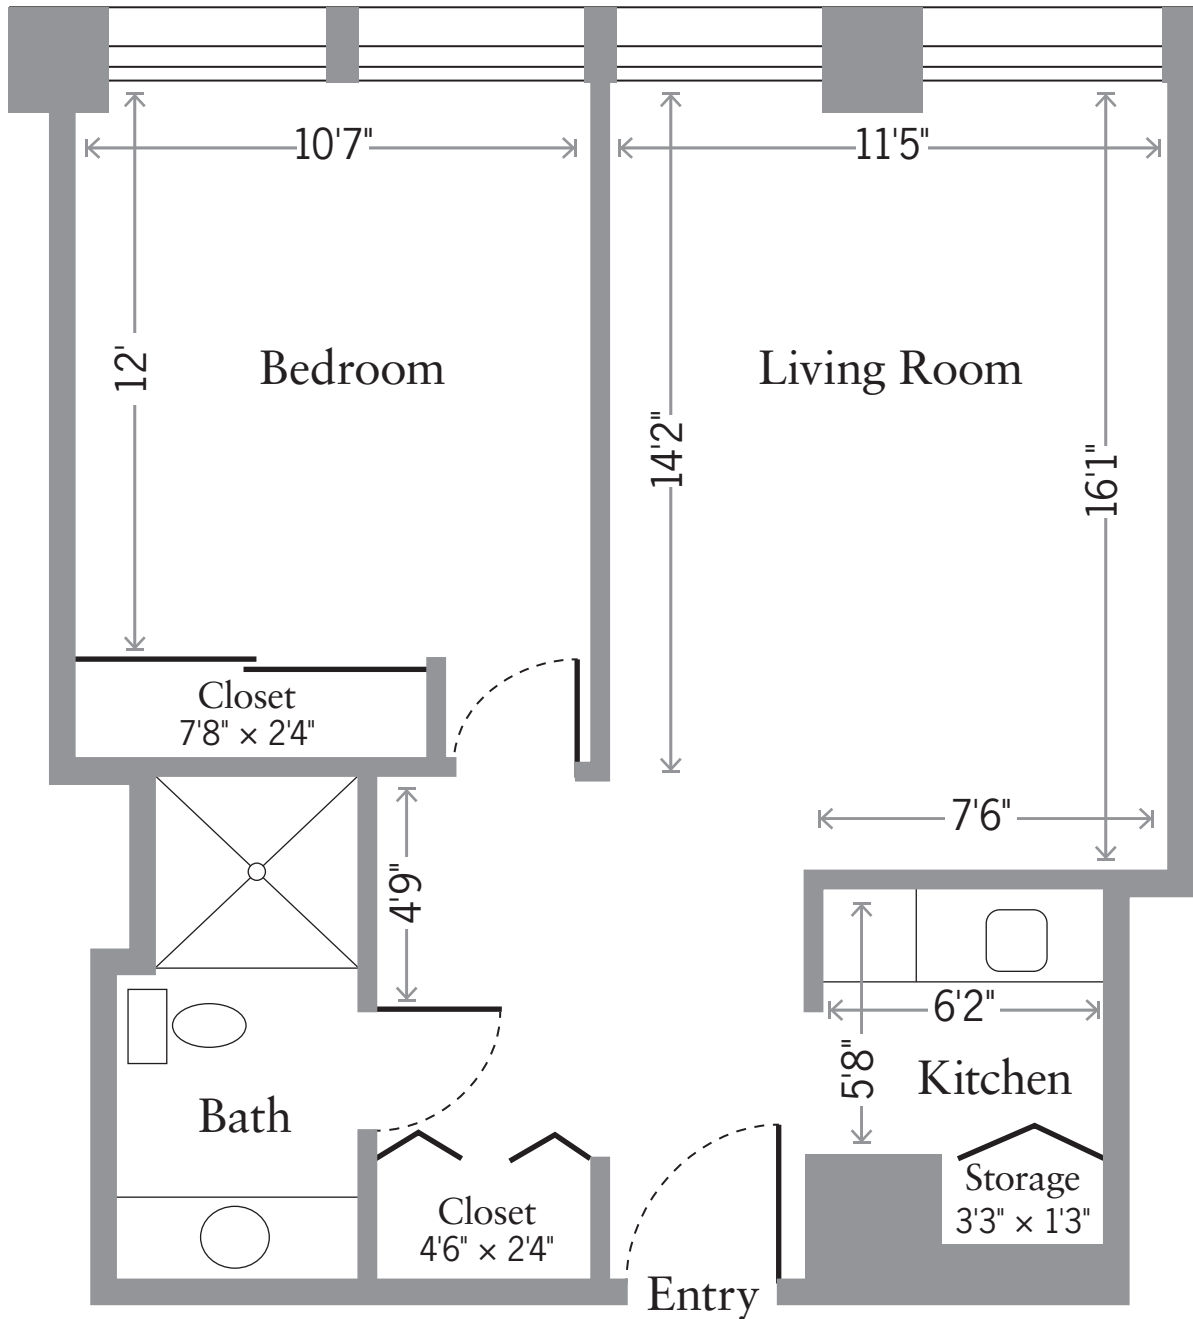

approx. 583 sq ft

Tower One Bedroom

Features of your new home:

- Budget provided to personalize your apartment for paint, carpet, and window coverings
- Kitchenette with under counter compact refrigerator with (or without) ice maker, microwave, and sink
- Energy-efficient radiant heat
- Individually controlled thermostat
- Spectacular city or Bay views (on higher floors) from windows that open out
- Bathroom with built-in vanity, medicine cabinet, safety grab bars and either tub/shower combination or walk in shower
- Pre-wired for cable TV with in-house TV channel*
- Pre-wired for phone with in-house phone service*
- Resident call system
- Access to convenient laundry rooms
- Underground parking available**
- Custom upgrades available**
- Small pets welcome

*Cable and phone service not included. **Additional fee.

The Sequoias

SAN FRANCISCO

1400 Geary Boulevard, San Francisco, California 94109
(415) 922-9700 www.thesequoiasf.org

Tower One Bedroom

approx. 583 sq ft

This is a sampling of floorplans available. Floorplans are drawn to an approximate scale of 1"=4' and are for representative purposes only. Actual floorplans may vary.