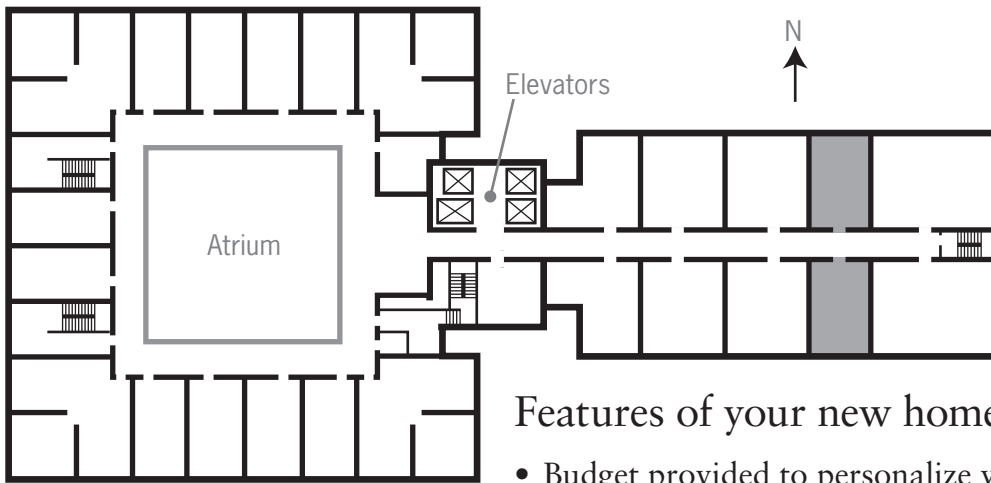

*approx. 458 sq ft*

# Tower Large Studio

# Tower Large Studio

*approx. 458 sq ft*

This is a sampling of floorplans available. Floorplans are drawn to an approximate scale of 1"=4' and are for representative purposes only. Actual floorplans may vary.