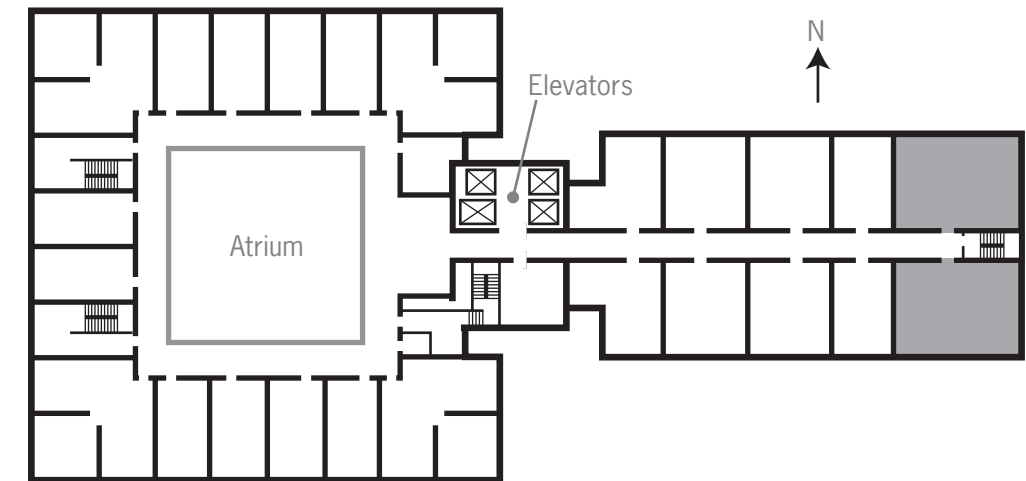

approx. 832 sq ft
Tower Two Bedroom

Features of your new home:

- Budget provided to personalize your apartment for paint, carpet, and window coverings
- Kitchenette with under counter compact refrigerator with (or without) ice maker, microwave, and sink
- Energy-efficient radiant heat
- Individually controlled thermostat
- Spectacular city or Bay views (on higher floors) from windows that open out
- Bathroom with built-in vanity, medicine cabinet, safety grab bars and either tub/shower combination or walk in shower
- Pre-wired for cable TV with in-house TV channel*
- Pre-wired for phone with in-house phone service*
- Resident call system
- Access to convenient laundry rooms
- Underground parking available**
- Custom upgrades available**
- Small pets welcome

The Sequoias

SAN FRANCISCO

1400 Geary Boulevard, San Francisco, California 94109
 (415) 922-9700 www.sequoias-sf.org

*Cable and phone service not included. **Additional fee.

Tower Two Bedroom
approx. 832 sq ft