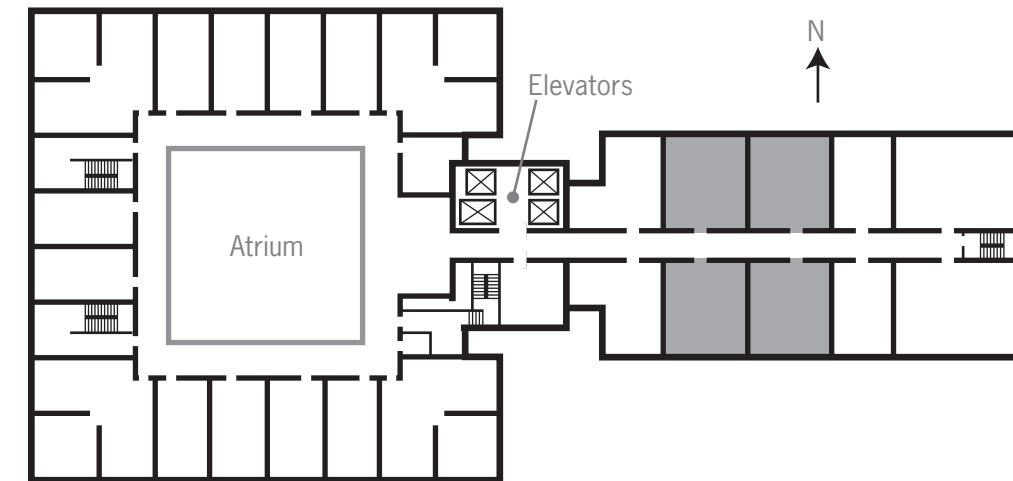

approx. 583 sq ft
Tower One Bedroom

Features of your new home:

- Budget provided to personalize your apartment for paint, carpet, and window coverings
- Kitchenette with under counter compact refrigerator with (or without) ice maker, microwave, and sink
- Energy-efficient radiant heat
- Individually controlled thermostat
- Spectacular city or Bay views (on higher floors) from windows that open out
- Bathroom with built-in vanity, medicine cabinet, safety grab bars and either tub/shower combination or walk in shower
- Pre-wired for cable TV with in-house TV channel*
- Pre-wired for phone with in-house phone service*
- Resident call system
- Access to convenient laundry rooms
- Underground parking available**
- Custom upgrades available**
- Small pets welcome

The Sequoias

SAN FRANCISCO

1400 Geary Boulevard, San Francisco, California 94109
 (415) 922-9700 www.sequoias-sf.org

*Cable and phone service not included. **Additional fee.

Tower One Bedroom
approx. 583 sq ft