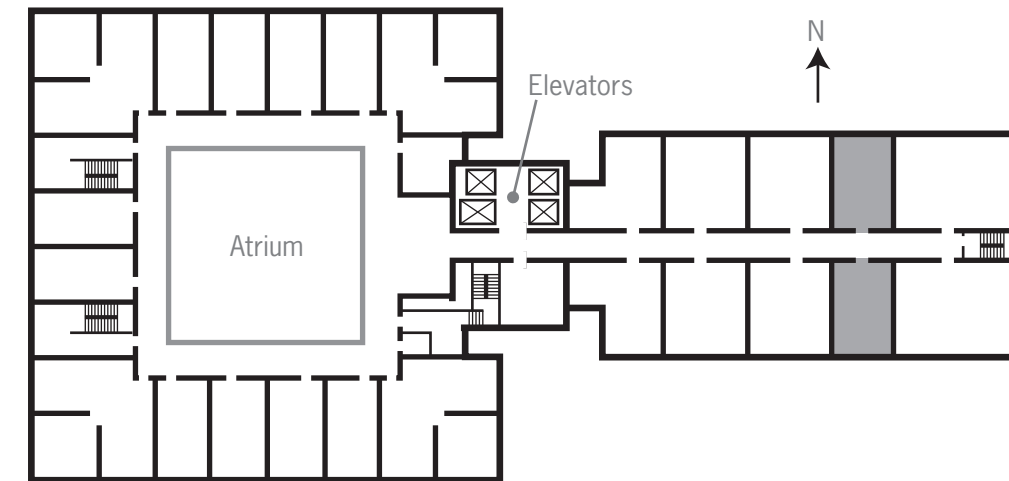

approx. 458 sq ft
Tower Large Studio

Features of your new home:

- Budget provided to personalize your apartment for paint, carpet, and window coverings
- Kitchenette with under counter compact refrigerator with (or without) ice maker, microwave, and sink
- Energy-efficient radiant heat
- Individually controlled thermostat
- Spectacular city or Bay views (on higher floors) from windows that open out
- Bathroom with built-in vanity, medicine cabinet, safety grab bars and either tub/shower combination or walk in shower
- Pre-wired for cable TV with in-house TV channel*
- Pre-wired for phone with in-house phone service*
- Resident call system
- Access to convenient laundry rooms
- Underground parking available**
- Custom upgrades available**
- Small pets welcome

The Sequoias

SAN FRANCISCO

1400 Geary Boulevard, San Francisco, California 94109
 (415) 922-9700 www.sequoias-sf.org

*Cable and phone service not included. **Additional fee.

Tower Large Studio
approx. 458 sq ft

This is a sampling of floorplans available. Floorplans are drawn to an approximate scale of 1"=4' and are for representative purposes only. Actual floorplans may vary.